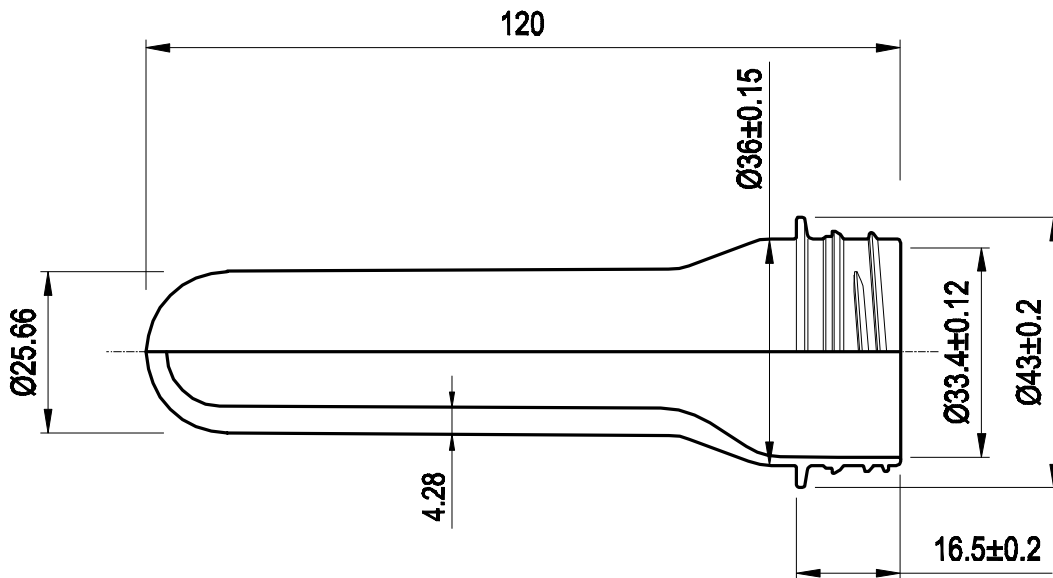

**PET Preforms**

 Visit our Web Site at [Http://www.resilux.com](http://www.resilux.com)
**Product Reference**
**P420M1**

<b>Product Range</b>	<b>38 mm. Neck</b>
<b>Weight</b>	<b>42 gr</b>
<b>Neck-Finish</b>	<b>38 / 33 Bericap</b>
	<b>3 thread</b>