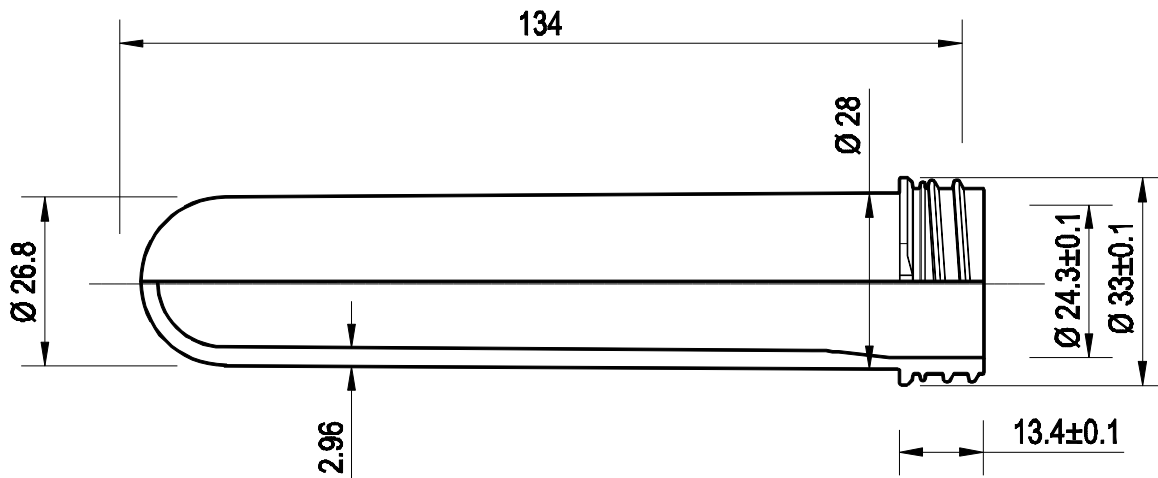

PET Preforms

 Visit our Web Site at [Http://www.resilux.com](http://www.resilux.com)
Product Reference
P393K2

Product Range	Ketchup
Weight	39,3 gr
Neck-Finish	Special Orientated

For further information about this product, please feel free to contact our sales people / agencies.