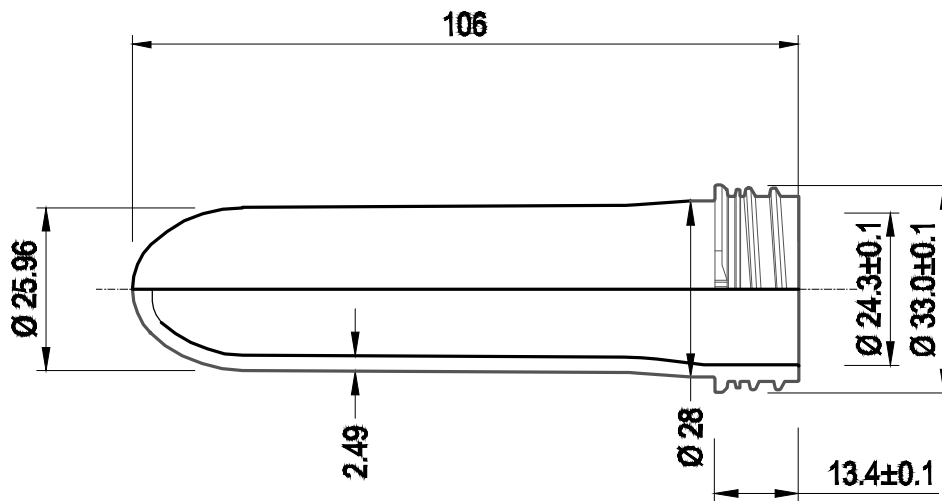

**PET Preforms**

 Visit our Web Site at [Http://www.resilux.com](http://www.resilux.com)
**Product Reference**
**P270K0**

|                      |                           |
|----------------------|---------------------------|
| <b>Product Range</b> | <b>Ketchup</b>            |
| <b>Weight</b>        | <b>27 gr</b>              |
| <b>Neck-Finish</b>   | <b>Special Orientated</b> |